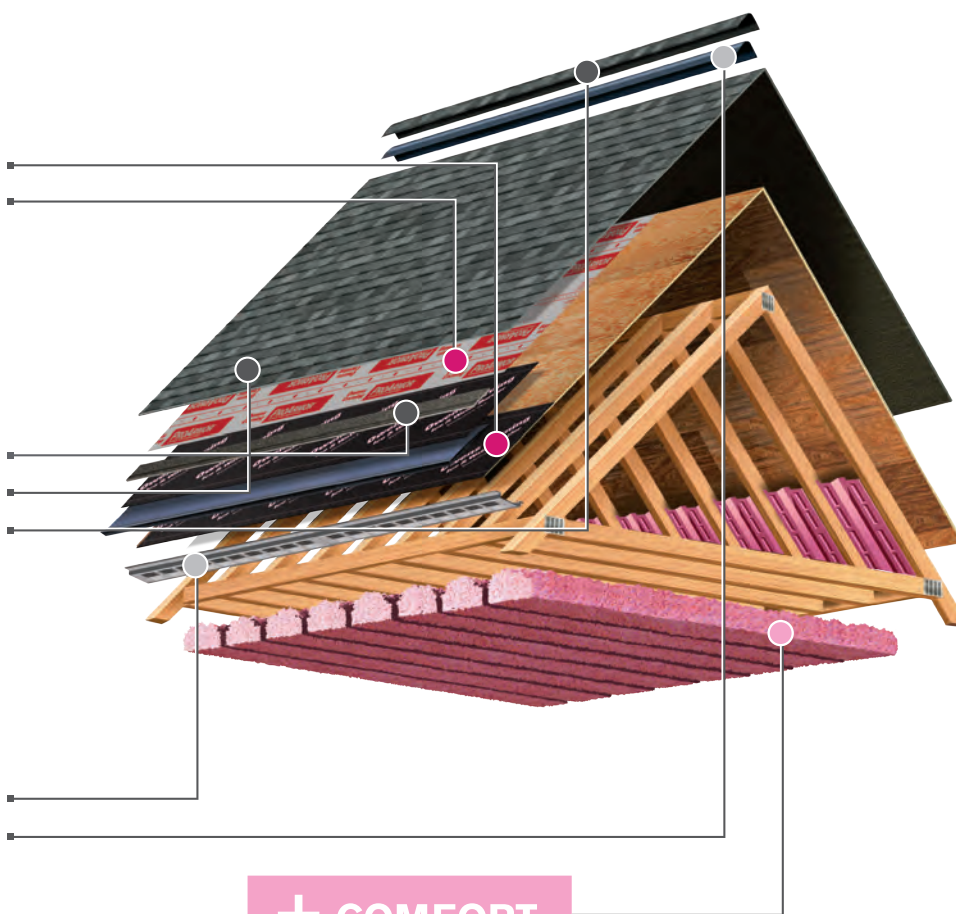

Total Protection Roofing System^{®^}

TOTAL PROTECTION SIMPLIFIED™

Owens Corning® Total Protection Roofing System^{®^} integrates engineered Owens Corning® components that work together to address these three primary performance areas, critical to a high-performance roof, while also making it easy to understand the importance of each. **With Owens Corning, it's easy to confidently deliver total protection, beauty and peace of mind.**

SEAL.

SELF-ADHERED ICE & WATER BARRIER
SYNTHETIC UNDERLAYMENT

DEFEND.

STARTER SHINGLES
LAMINATE SHINGLES
HIP & RIDGE SHINGLES

BREATHE.

INTAKE VENTS
EXHAUST VENTS

+ COMFORT.

PINK® FIBERGLAS™
BLOWN-IN
ATTIC INSULATION

OWENS CORNING ROOFING AND ASPHALT, LLC
ONE OWENS CORNING PARKWAY
TOLEDO, OHIO, USA 43659
1-800-GET-PINK®
www.owenscorning.com/roofing

Pub. No. 10019477-C. Printed in U.S.A. October 2019.
THE PINK PANTHER™ & © 1964-2019 Metro-Goldwyn-Mayer Studios Inc.
All Rights Reserved. The color PINK is a registered trademark of Owens Corning.
© 2019 Owens Corning. All Rights Reserved.

(Atlanta, Memphis, Savannah)